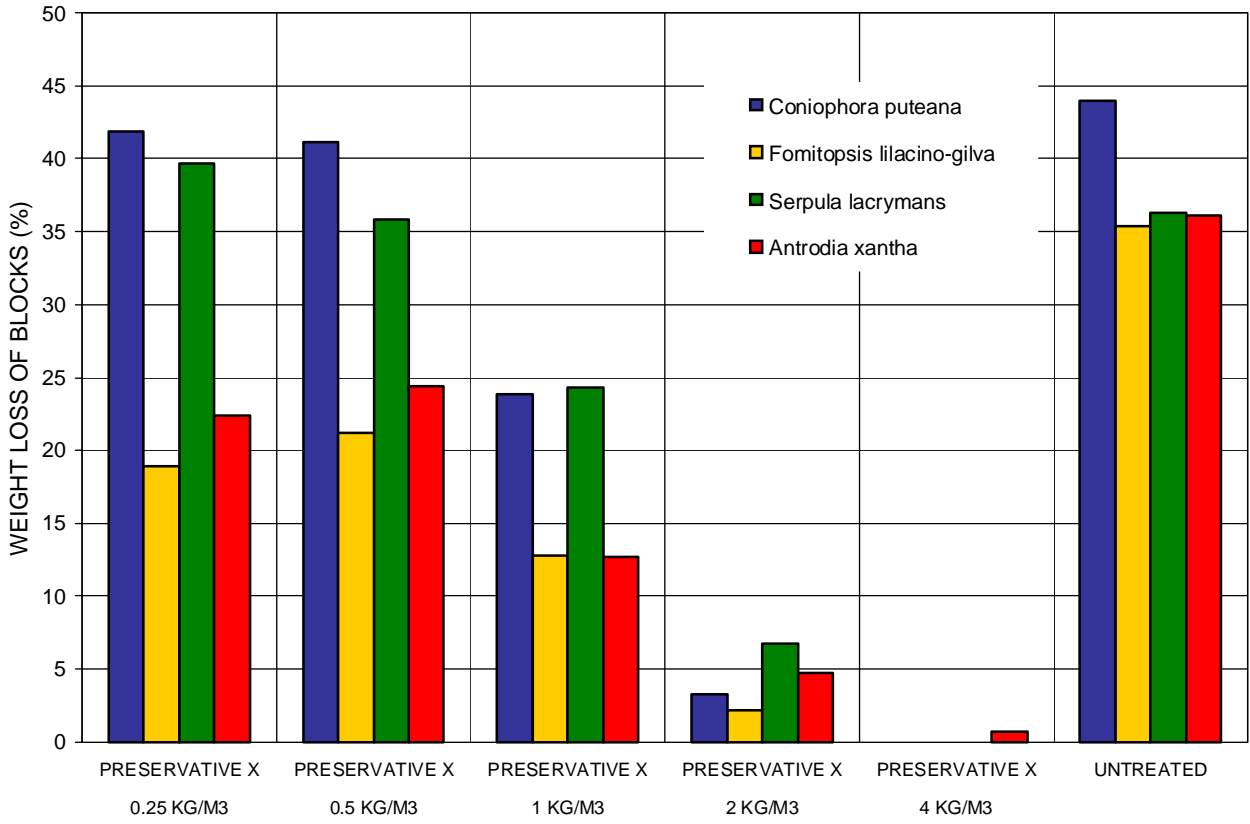

ROT JAR DECAY TEST RESULTS OF PRODUCT X

ROT JAR DECAY TEST RESULTS OF PRODUCT X